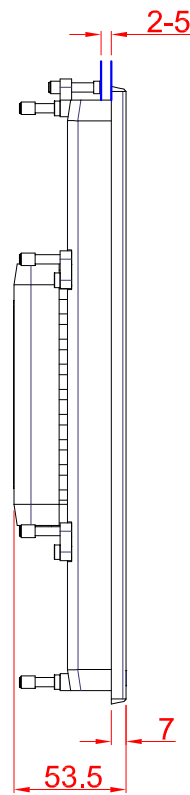

CP2915 Landscape  
main dimensions and  
fixing points

dimensions in mm

front view

left view

bottom view

cut out dimensions: 284.3mm x 341.2mm

rear view