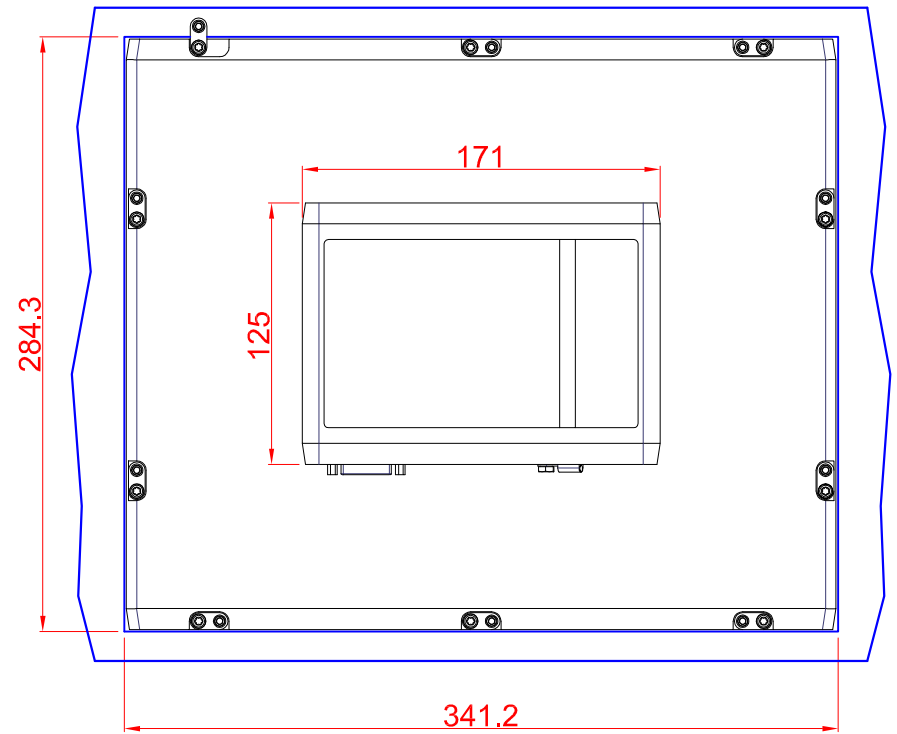

CP2915 Landscape  
main dimensions and  
fixing points

dimensions in mm

front view

left view

bottom view

cut out dimensions: 284.3mm x 341.2mm

rear view