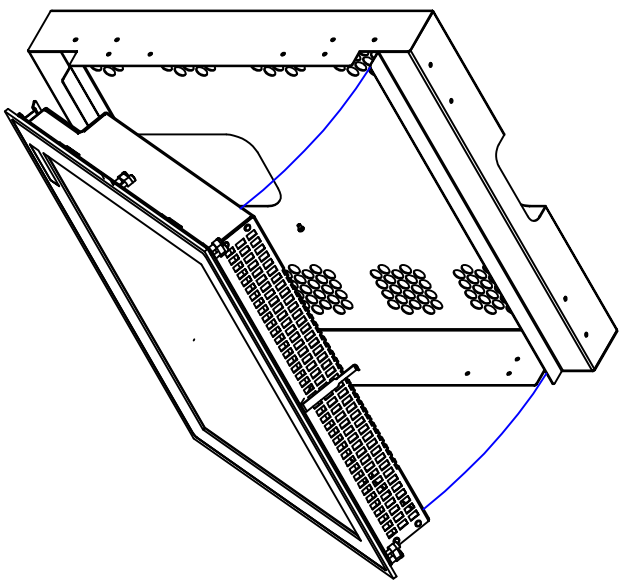

front view

top view

left view

CP6603 / CP6903-0001 + mounting frame C9900-M316

main dimensions and fixing points

dimensions in mm