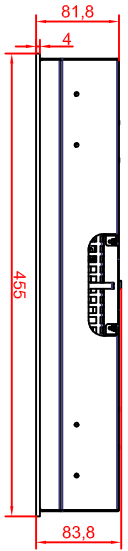

front view

top view

left view

CP6603 / CP6903-0001 + mounting frame C9900-M316

main dimensions and fixing points

dimensions in mm