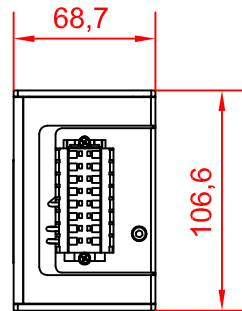

Akku-Pack C9900-U332

main dimensions

dimensions in mm

front view
vertical mounting

right view

Akku-Pack C9900-U333

main dimensions

dimensions in mm

front view
horizontal mounting

right view