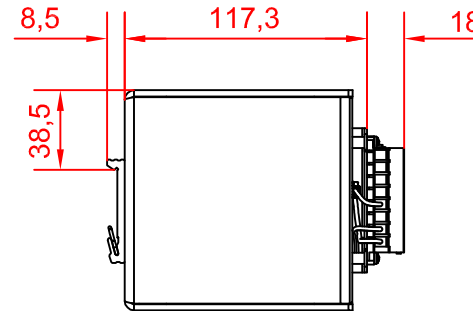

Akku-Pack C9900-U332

main dimensions

dimensions in mm

front view
vertical mounting

right view

Akku-Pack C9900-U333

main dimensions

dimensions in mm

front view
horizontal mounting

right view