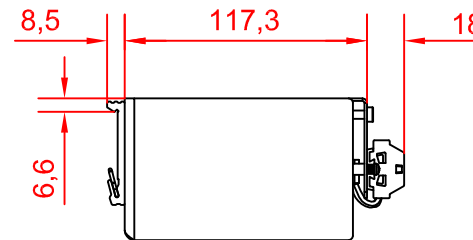

Akku-Pack C9900-U332

main dimensions

dimensions in mm

front view
vertical mounting

right view

Akku-Pack C9900-U333

main dimensions

dimensions in mm

front view
horizontal mounting

right view