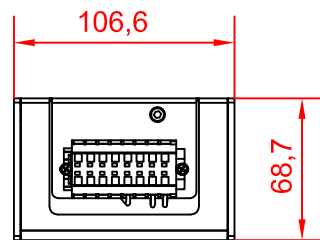

Akku-Pack C9900-U332

main dimensions

dimensions in mm

front view
vertical mounting

right view

Akku-Pack C9900-U333

main dimensions

dimensions in mm

front view
horizontal mounting

right view